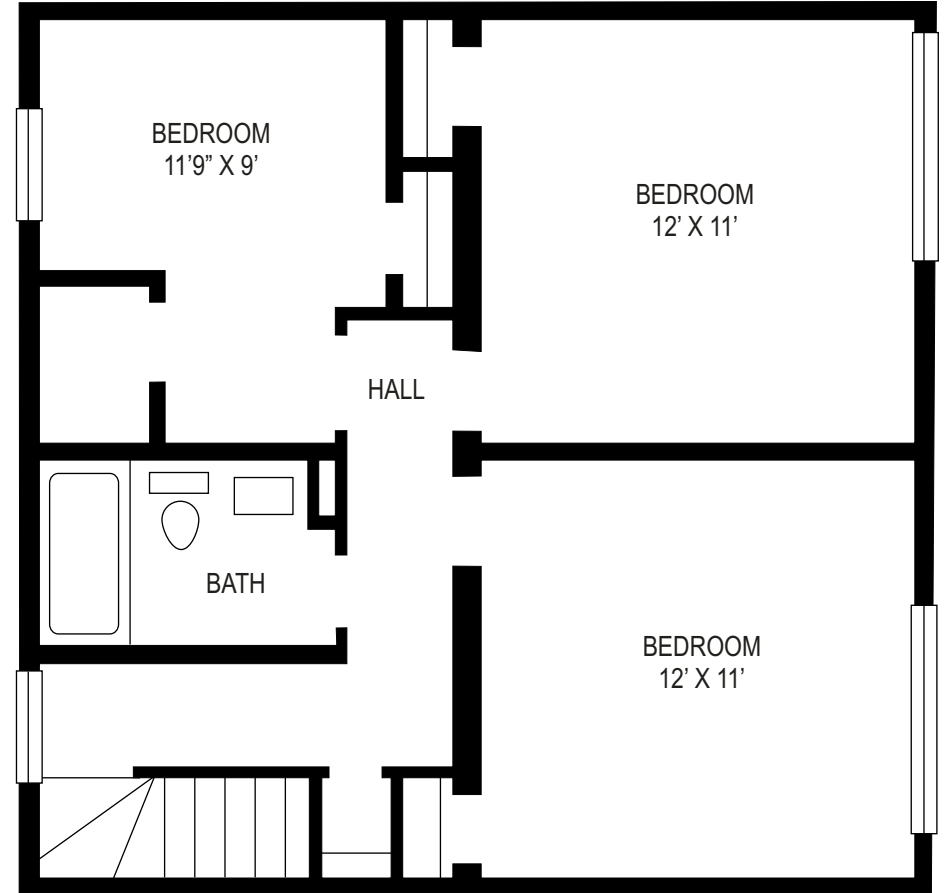

# Wynwood Townhouses

4901 Aztec Boulevard

Columbia, Missouri 65202

2 Bedroom Townhouse  
Main floor

2 Bedroom Townhouse  
Second floor

Total Square Footage: 825 sq ft

# Wynwood Townhouses

4901 Aztec Boulevard  
Columbia, Missouri 65202

3 Bedroom Townhouse  
Main floor

3 Bedroom Townhouse  
Second floor

Total Square Footage: 1125 sq ft