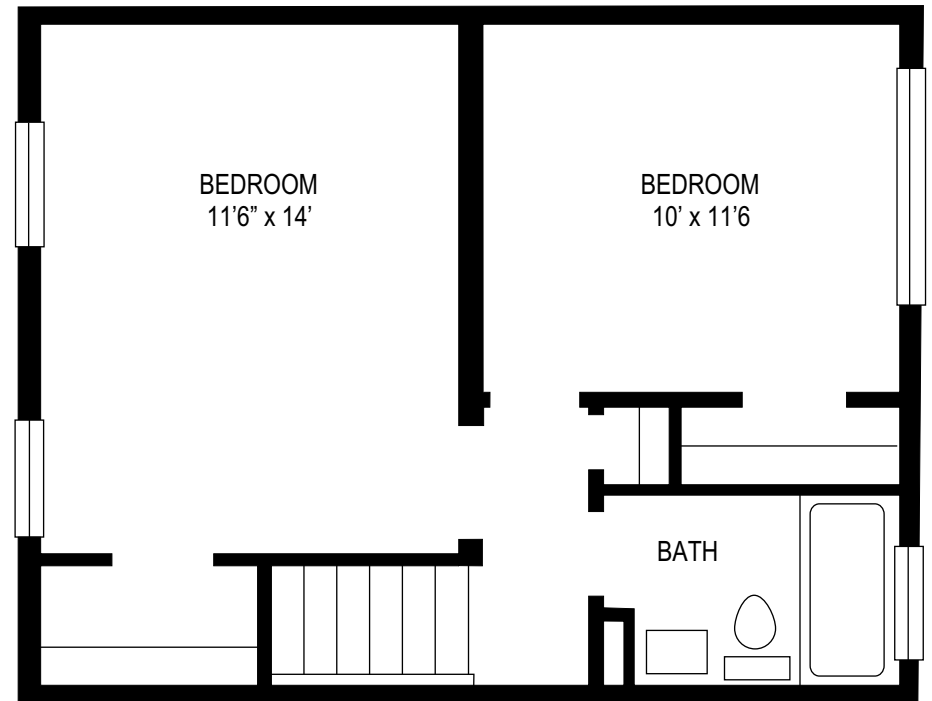

# Wynwood Townhouses

4901 Aztec Boulevard

Columbia, Missouri 65202

2 Bedroom Townhouse  
Main floor

2 Bedroom Townhouse  
Second floor

Total Square Footage: 825 sq ft

# Wynwood Townhouses

4901 Aztec Boulevard  
Columbia, Missouri 65202

3 Bedroom Townhouse  
Main floor

3 Bedroom Townhouse  
Second floor

Total Square Footage: 1125 sq ft