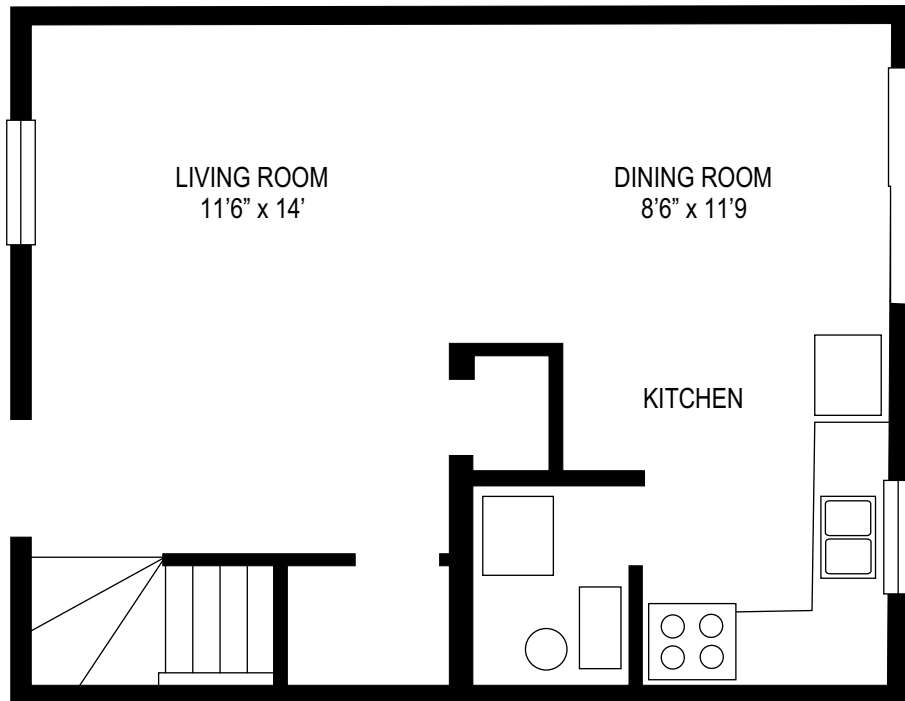

# Wynwood Townhouses

4901 Aztec Boulevard

Columbia, Missouri 65202

2 Bedroom Townhouse  
Main floor

2 Bedroom Townhouse  
Second floor

Total Square Footage: 825 sq ft

# Wynwood Townhouses

4901 Aztec Boulevard  
Columbia, Missouri 65202

3 Bedroom Townhouse  
Main floor

3 Bedroom Townhouse  
Second floor

Total Square Footage: 1125 sq ft